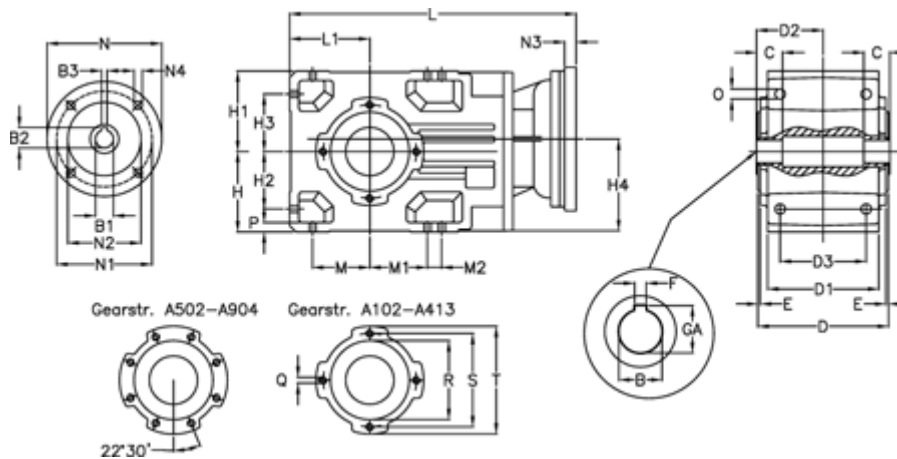

Article number: 29600100963225
 Description: Bevel helical gearbox
 A102UH25-9,6-P71B5

Measures

B = 25	D3 = 75	H3 = 50.0	N1 = 130	S = 100
B1 = 14	Description = A102UH25-xx-P71 B5	H4 = 83.0	N2 = 110	T = 120
B2 = 16.3	E = 3.0	L = 282.5	N3 = 0	
B3 = 5	F = 8	L1 = 70	N4 = M8x16	
C = 18	GA = 28.3	M = 50.0	O = 9.5	
D = 117	H = 70	M1 = 50.0	P = 9	
D1 = 95	H1 = 70	M2 = 0	Q = M8x12	
D2 = 60.0	H2 = 50.0	N = 160	R = 80	